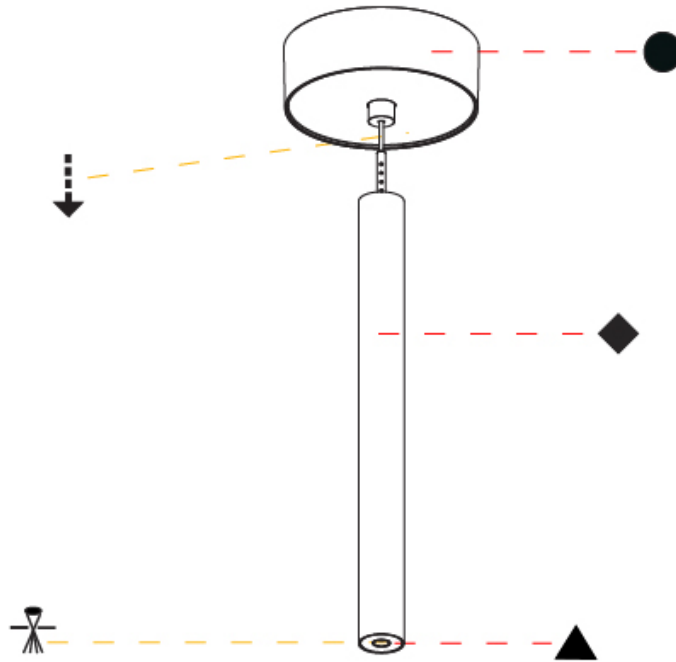

Shape: Cylinder
 Diameter (mm): 28
 Diameter (in): 1 1/8
 Height (mm): 300
 Height (in): 11 13/16
 Max. Overall Height (mm): 2300
 Max. Overall Height (in): 90 3/16
 Light Distribution: Downlight
 Weight (kg): 0.75
 Weight (lbs): 1.65
 Fixture Finish: [SSR / BKV / CWI / CRY / HAB / UFT / ITA / RUA / FTG / MYG / LOD / PUS / FRO / FUP / KIA / POP / BLS / SPG / MEY / GOH / GUM / CHC / COM / ABZ / JAG / OBR / MOS / ROR](#)
 Fixture Material: Aluminum
 Cable Details: [2000mm or 4000mm Black Cable](#)

OPTICAL

Optic°: [24 / 32 / 34 / 55 / 58](#)

RATINGS AND CERTIFICATIONS

Certified By: Certified for North American Standards
 IP rating: IP20

HANGOVER PLUG MONOPOINT SURFACE CANOPY SUSPENSION

A30845-

PROJECT
TYPE
SPECIFIER
QUANTITY
DATE